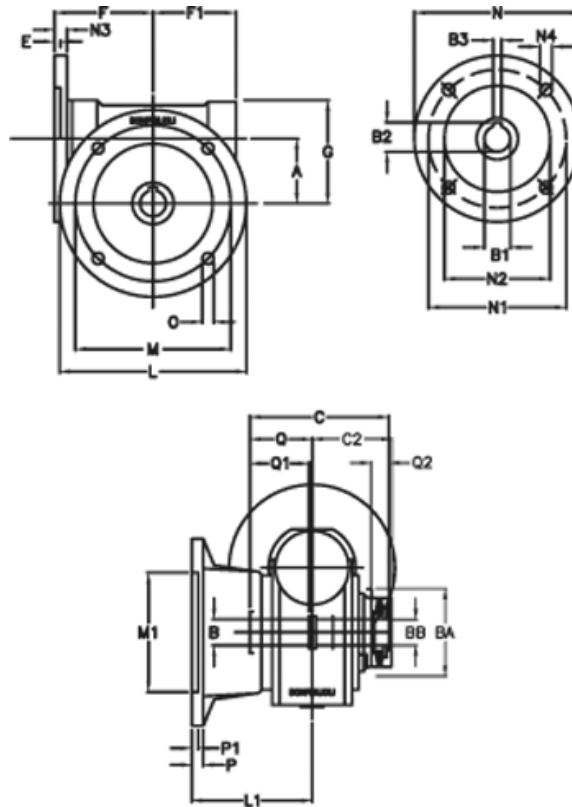

Article number: 390204402842816

Description: Worm Gear with Torque Limiter  
VF 44-L1-F-28-P71B14

## Measures

a = 44.60	C2 = 48	m = 87	P = 9
B = 18	Description = VF 44F-xx-71B14	M1 = 60	P1 = 7
B1 E7 = 14	E = 2.0	N = 105	Q = 32.0
B2 = 16.3	F = 65	N1 = 85	Q1 = 32
B3 H9 = 5	F1 = 54	N2 = 70	Q2 = 12
BA = 40	g = 71	N3 = 10.0	
BB H7 = 11	L = 110	N4 = 7.0	
C = 79	L1 = 60.5	O = 8.5	